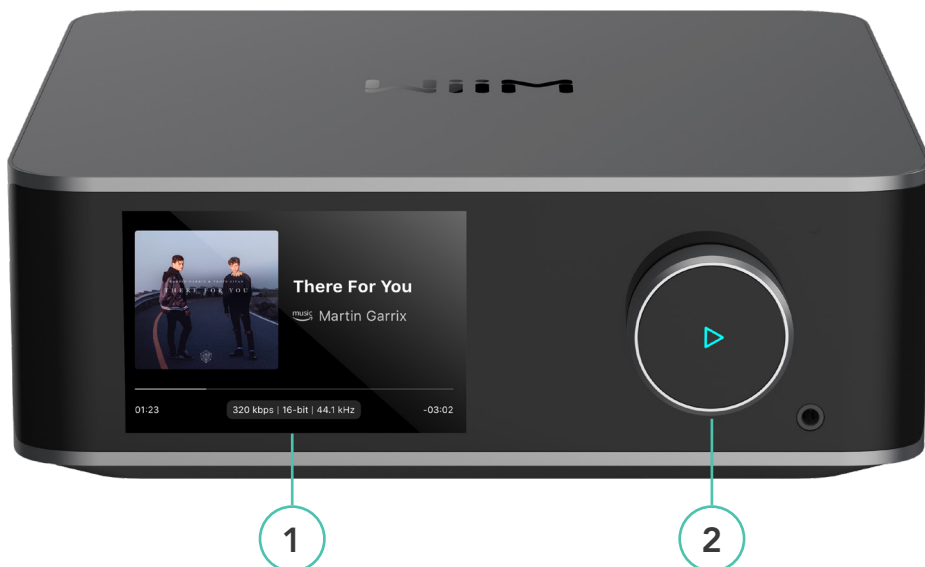

- **12 V Trigger**

Automatically turns on your stereo receiver or amplifier.

- **LED**

4 Color RGBW LED indicates the device status

- **Glass-covered 3.5" vibrant touchscreen display**

Displays App widgets, large album pictures, playback control, playing queue, presets, EQ, audio input and output, and device settings. Guides users through the Out-of-Box Experience and firmware updates. Provides feedback when there's a change in the play mode. Allows users to customize the wallpaper and display the time and date during standby mode.

- **Volume knob**

Adjust volume and play/pause button.

DIMENSIONS / WEIGHT

- **Dimensions**

L205 × H205 × P73 mm

- **Weight**

1,3 kg

PACKAGING

602581806110

FRONT PANEL

- 1 - Screen
- 2 - Multifunction button

REAR PANEL

- 1 - Stereo RCA input
- 2 - RCA phono input
- 3 - Ground wire
- 4 - Toslink optical input
- 5 - Port HDMI ARC
- 6 - HDMI ARC port
- 7 - Stereo RCA output
- 8 - Subwoofer output
- 9 - Coaxial output
- 10 - 12V output trigger
- 11 - Toslink optical output
- 12 - RJ45 Ethernet port
- 13 - Power supply connector